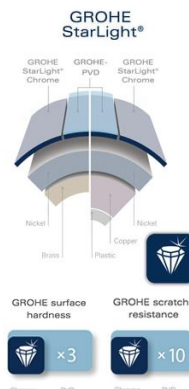

Note:

* All information of the above is for the reference only. No prior notice is made if any changes.