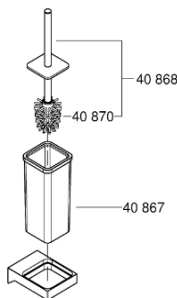

GROHE StarLight chrome finish: super resistant against scratches and soiling
In developing GROHE StarLight, we've brought our surface finishing technology to perfection, and we pride ourselves in achieving a scratch resistance ten times higher than that of ordinary chrome. On top of that, the surface is super easy to clean: a quick wipe with a dry cloth is all it takes to keep your tap looking shiny and new, even after years of use.

GROHE QuickFix – the hassle-free installation with covered screws
Our GROHE QuickFix system with covered screws comes with clear step-by-step instructions to ensure you cut the installation time by up to 40%. It's never been easier to fit a stylish new accessory!

- GROHE StarLight finish
- Material: glass/metal
- Wall mount
- Concealed fastening

Key Features & Innovations