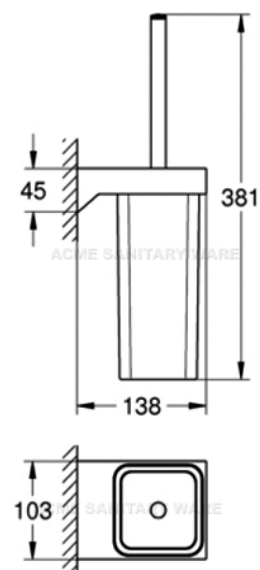

Note:

* All information of the above is for the reference only. No prior notice is made if any changes.